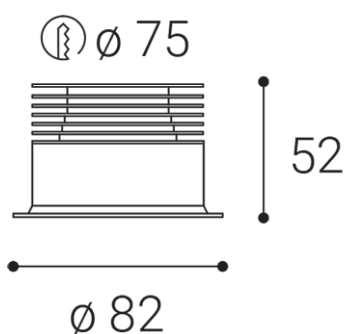

SPOT B, W

Name	SPOT B, W
Code	2150521
Color	WHITE / RAL 9003
Power	9W ± 10 %
Lumen output	735lm ± 10 %
Color temperature	2700K
Efficacy	82lm/W
Driver	200 mA
Electrical insulation class	III
Voltage / Frequency	220-240V/50-60Hz
Color Rendering Index	90+
SDCM	< 3
Light beam angle	60°
Unified Glare Rating	N/A
Light source	LED
Dimmable	ON/OFF
LED Lifetime	L80B20 50.000h 25°C
Warranty	5 YEAR
Ingress Protection	IP 44
Material	ALUMINIUM/PMMA

Product

SPOT B, W

2150521

WHITE / RAL 9003

Power

9W ± 10 %

735lm ± 10 %

2700K