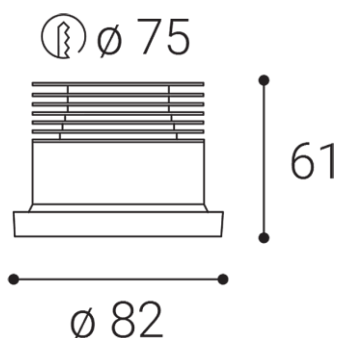

SPOT A, B

Name	SPOT A, B
Code	2150133DT
Color	BLACK / RAL 9005
Power	9W ± 10 %
Lumen output	735lm ± 10 %
Color temperature	3000K
Efficacy	82lm/W
Driver	200 mA
Electrical insulation class	III
Voltage / Frequency	220-240V/50-60Hz
Color Rendering Index	90+
SDCM	< 3
Light beam angle	60°
Unified Glare Rating	N/A
Light source	LED
Dimmable	TRIAC
LED Lifetime	L80B20 50.000h 25°C
Warranty	5 YEAR
Ingress Protection	IP 44
Material	ALUMINIUM/PMMA

Product

SPOT A, B
2150133DT
BLACK / RAL 9005

Power

9W ± 10 %
735lm ± 10 %
3000K
82lm/W

200 mA

220-240V/50-60Hz

Information

90+
< 3
60°
N/A
LED
TRIAC
L80B20 50.000h 25°C
5 YEAR