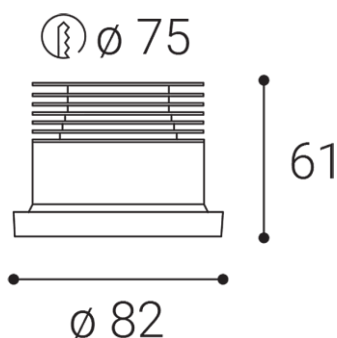

SPOT A, B

Name	SPOT A, B
Code	2150423DT
Color	BLACK / RAL 9005
Power	9W ± 10 %
Lumen output	735lm ± 10 %
Color temperature	2700K
Efficacy	82lm/W
Driver	200 mA
Electrical insulation class	III
Voltage / Frequency	220-240V/50-60Hz
Color Rendering Index	90+
SDCM	< 3
Light beam angle	60°
Unified Glare Rating	N/A
Light source	LED
Dimmable	TRIAC
LED Lifetime	L80B20 50.000h 25°C
Warranty	5 YEAR
Ingress Protection	IP 44
Material	ALUMINIUM/PMMA