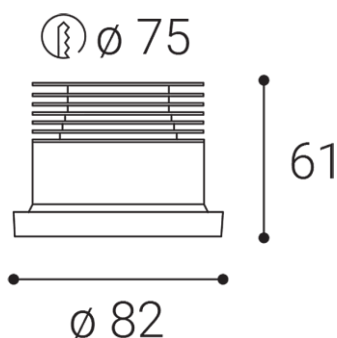

SPOT A, B

Name	
Code	
Color	
Power	
Lumen output	
Color temperature	
Efficacy	
Driver	
Electrical insulation class	
Voltage / Frequency	
Color Rendering Index	
SDCM	
Light beam angle	
Unified Glare Rating	
Light source	
Dimmable	
LED Lifetime	
Warranty	
Ingress Protection	
Material	