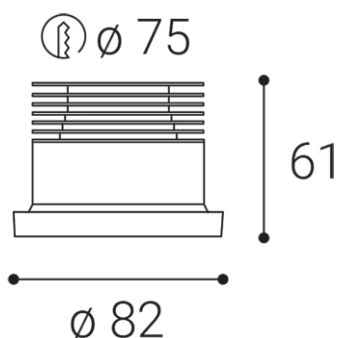

SPOT A, B

Name	SPOT A, B
Code	2150423
Color	BLACK / RAL 9005
Power	9W ± 10 %
Lumen output	735lm ± 10 %
Color temperature	2700K
Efficacy	82lm/W
Driver	200 mA
Electrical insulation class	III
Voltage / Frequency	220-240V/50-60Hz
Color Rendering Index	90+
SDCM	< 3
Light beam angle	60°
Unified Glare Rating	N/A
Light source	LED
Dimmable	ON/OFF
LED Lifetime	L80B20 50.000h 25°C
Warranty	5 YEAR
Ingress Protection	IP 44
Material	ALUMINIUM/PMMA