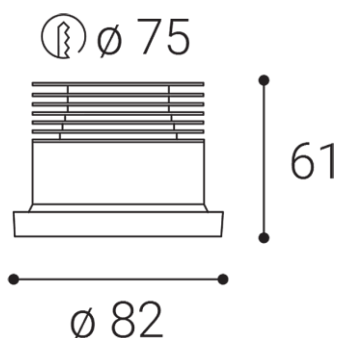

SPOT A, W

Name	SPOT A, W
Code	2150441DT
Color	WHITE / RAL 9003
Power	9W ± 10 %
Lumen output	820lm ± 10 %
Color temperature	4000K
Efficacy	91lm/W
Driver	200 mA
Electrical insulation class	III
Voltage / Frequency	220-240V/50-60Hz
Color Rendering Index	90+
SDCM	< 3
Light beam angle	60°
Unified Glare Rating	N/A
Light source	LED
Dimmable	TRIAC
LED Lifetime	L80B20 50.000h 25°C
Warranty	5 YEAR
Ingress Protection	IP 44
Material	ALUMINIUM/PMMA

Product

SPOT A, W

2150441DT

WHITE / RAL 9003

Power

9W ± 10 %

820lm ± 10 %

4000K