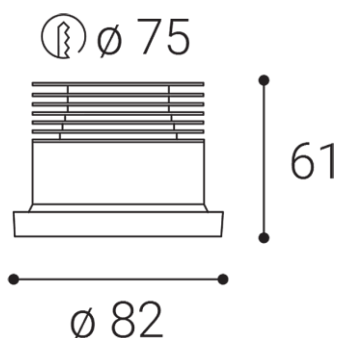

SPOT A, W

Name	
Code	
Color	
Power	
Lumen output	
Color temperature	
Efficacy	
Driver	
Electrical insulation class	
Voltage / Frequency	
Color Rendering Index	
SDCM	
Light beam angle	
Unified Glare Rating	
Light source	
Dimmable	
LED Lifetime	
Warranty	
Ingress Protection	
Material	

Product

SPOT A, W

2150421DT

WHITE / RAL 9003

Power

9W ± 10 %

735lm ± 10 %

2700K