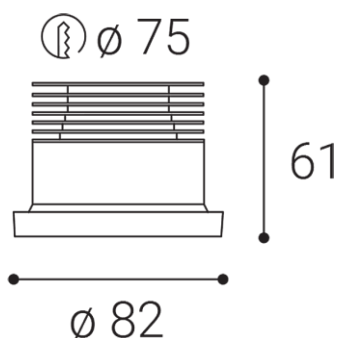

SPOT A, W

Name	
Code	
Color	
Power	
Lumen output	
Color temperature	
Efficacy	
Driver	
Electrical insulation class	
Voltage / Frequency	
Color Rendering Index	
SDCM	
Light beam angle	
Unified Glare Rating	
Light source	
Dimmable	
LED Lifetime	
Warranty	
Ingress Protection	
Material	

Product

SPOT A, W

2150421D

WHITE / RAL 9003

Power

9W ± 10 %

735lm ± 10 %

2700K