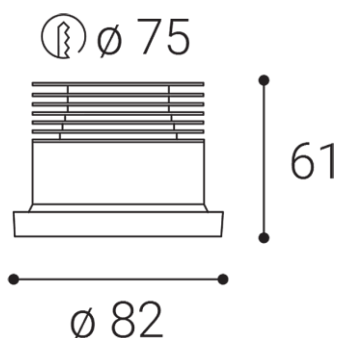

SPOT A, W

Name	SPOT A, W
Code	2150421
Color	WHITE / RAL 9003
Power	9W ± 10 %
Lumen output	735lm ± 10 %
Color temperature	2700K
Efficacy	82lm/W
Driver	200 mA
Electrical insulation class	III
Voltage / Frequency	220-240V/50-60Hz
Color Rendering Index	90+
SDCM	< 3
Light beam angle	60°
Unified Glare Rating	N/A
Light source	LED
Dimmable	ON/OFF
LED Lifetime	L80B20 50.000h 25°C
Warranty	5 YEAR
Ingress Protection	IP 44
Material	ALUMINIUM/PMMA

Product

SPOT A, W

2150421

WHITE / RAL 9003

Power

9W ± 10 %

735lm ± 10 %

2700K