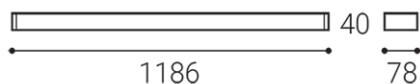

QUADRA 120

Name	
Code	
Color	
Power	
Lumen output	
Color temperature	
Efficacy	
Driver	
Electrical insulation class	
Voltage / Frequency	
Color Rendering Index	
SDCM	
Light beam angle	
Unified Glare Rating	
Light source	
Dimmable	
LED Lifetime	
Warranty	
Ingress Protection	
Material	

EN

Linear light fitting for interior mounting, equipped with SMD LEDs with IP 44. Slim design with invisible screws hidden behind magnetic endcaps. Housing made of aluminium, chrome finish with opal diffuser. Available in 2 shapes and 3 lengths.

Application:
general lighting, but especially above or on the sides of the mirror

CZ

Lineární svítidlo určeno pro montáž do interiéru. Světelný zdroj - LED SMD s krytím IP 44. Tenký design s neviditelnými šrouby skrytými za magnetickými koncovkami.

Svítidlo je vyrobeno z hliníku, chrom s opalovým difuzorem.

K dispozici ve 2 tvarech a 3 délkách.

Použití:

zejména nad nebo po stranách zrcadla

Product

QUADRA 120

4071055

CHROME / RAL CR

Power

24W ± 10 %

1920lm ± 10 %

3000K/4000K

80lm/W

500 mA

220-240V/50-60Hz

Information

80+

< 3

160°

N/A

LED

ON/OFF

L80 B20 30.000h 25°C

5 YEAR

Other data

IP 44

ALUMINIUM/PMMA

DE

Lineare Leuchte für die Innenmontage, bestückt mit SMD-LEDs in IP 44. Schlankes Design mit unsichtbaren Schrauben, die sich hinter magnetischen Endstücken verstecken. Gehäuse aus Aluminium, verchromt mit opalem Diffusor.

Erhältlich in 2 Formen und 3 Längen.

Anwendung:

Allgemeinbeleuchtung, insbesondere aber über oder an den Seiten eines Spiegels

SK

Lineárne svietidlo pre montáž do interiéru. Svetelný zdroj - SMD LED s krytím IP 44. Svetidlo má štíhly dizajn s neviditeľnými skrutkami skrytými za magnetickými koncovkami.

K dispozícii v 2 tvaroch a 3 dĺžkach.

Použitie:

najmä nad alebo po stranách zrkadla