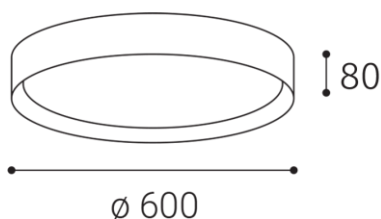

MILA 60, B

Name	
Code	
Color	
Power	
Lumen output	
Color temperature	
Efficacy	
Driver	
Electrical insulation class	
Voltage / Frequency	
Color Rendering Index	
SDCM	
Light beam angle	
Unified Glare Rating	
Light source	
Dimmable	
LED Lifetime	
Warranty	
Ingress Protection	
Material	

Product

MILA 60, B
1272153DT
BLACK / RAL 9017

Power

60W ± 10 %
4000lm ± 10 %
3000K/4000K
67lm/W
2 x 950 mA

220-240V/50-60Hz

Information

90+
< 3
160°
N/A
LED
TRIAC
L80B20 50.000h 25°C
5 YEAR

Other data

IP 20
METAL/PMMA

EN

Round ceiling or wall surface light fitting for interior mounting, equipped with SMD LEDs. Available in 2 sizes with soft diffused light.

Housing made of aluminium, opal diffuser made of PMMA.

Available in white and black color, including dimmable versions.

Application:
general lighting, intended for residential or commercial areas (livingrooms, guest or bedrooms, entrance areas, kitchen, receptions)

CZ

Kruhové stropní nebo nástěnné svítidlo určeno pro montáž do interiéru. Světelný zdroj - LED SMD. K dispozici ve 2 velikostech s měkkým difúzním světlem. Svítidlo je vyrobeno z hliníku, opálový difúzor vyrobený z PMMA.

K dispozici v bílé a černé barvě, včetně stmívatelných verzí.

Použití:
všeobecné osvětlení určené pro obytné nebo komerční prostory (obývací pokoj, dětský pokoj nebo ložnice, vstupní prostory, kuchyň, recepce)

DE

Runde Decken- oder Wandaufbauleuchte zur Innenmontage, bestückt mit SMD-LEDs. Verfügbar in 2 Größen mit weichem diffusem Licht. Gehäuse aus Aluminium, opalen Diffusor aus PMMA.

Erhältlich in Weiß und Schwarz, einschließlich dimmbarer Versionen. Anwendung:

Allgemeinbeleuchtung für Wohn- oder Gewerbebereiche (Wohnzimmer, Gäste- oder Schlafzimmer, Eingangsbereiche, Empfänge)

SK

Kruhové stropné alebo nástenné svietidlo pre montáž do interiéru. Svetelný zdroj - LED SMD. K dispozícii je v 2 veľkostiach s mäkkým difúznym svetlom. Svietidlo je vyrobené z hliníka, opálový difúzor z PMMA.

K dispozícii v bielej a čiernej farbe, vrátane stmievateľných verzí.

Použitie:
všeobecné osvetlenie určené pre obytné alebo komerčné priestory (obývacia izba, detská izba alebo spálňa, kuchyňa, recepcia)