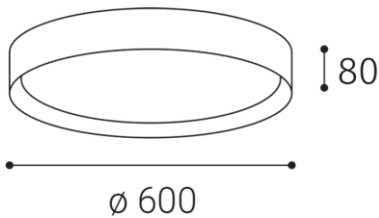

MILA 60, W

Name	
Code	
Color	
Power	
Lumen output	
Color temperature	
Efficacy	
Driver	
Electrical insulation class	
Voltage / Frequency	
Color Rendering Index	
SDCM	
Light beam angle	
Unified Glare Rating	
Light source	
Dimmable	
LED Lifetime	
Warranty	
Ingress Protection	
Material	