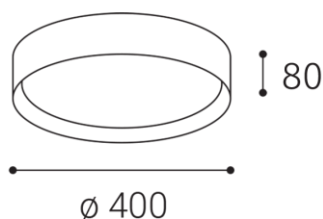

MILA 40, B

Name	
Code	
Color	
Power	
Lumen output	
Color temperature	
Efficacy	
Driver	
Electrical insulation class	
Voltage / Frequency	
Color Rendering Index	
SDCM	
Light beam angle	
Unified Glare Rating	
Light source	
Dimmable	
LED Lifetime	
Warranty	
Ingress Protection	
Material	

Product

MILA 40, B
1272053DT
BLACK / RAL 9017

Power

30W ± 10 %
2010lm ± 10 %
3000K/4000K
67lm/W
950 mA

220-240V/50-60Hz

Information

90+
< 3
160°
N/A
LED
TRIAC
L80B20 50.000h 25°C
5 YEAR

Other data

IP 20
METAL/PMMA

EN

Round ceiling or wall surface light fitting for interior mounting, equipped with SMD LEDs. Available in 2 sizes with soft diffused light.

Housing made of aluminium, opal diffuser made of PMMA.

Available in white and black color, including dimmable versions.

Application:

general lighting, intended for residential or commercial areas (livingrooms, guest or bedrooms, entrance areas, kitchen, receptions)

CZ

Kruhové stropní nebo nástěnné svítidlo určeno pro montáž do interiéru. Světelný zdroj - LED SMD. K dispozici ve 2 velikostech s měkkým difúzním světlem. Svítidlo je vyrobeno z hliníku, opalový difúzor vyrobený z PMMA.

K dispozici v bílé a černé barvě, včetně stmívatelných verzí.

Použití:

všeobecné osvětlení určené pro obytné nebo komerční prostory (obývací pokoj, dětský pokoj nebo ložnice, vstupní prostory, kuchyň, recepce)

DE

Runde Decken- oder Wandaufbauleuchte zur Innenmontage, bestückt mit SMD-LEDs. Verfügbar in 2 Größen mit weichem diffusen Licht. Gehäuse aus Aluminium, opalen Diffusor aus PMMA.

Erhältlich in Weiß und Schwarz, einschließlich dimmbarer Versionen. Anwendung:

Allgemeinbeleuchtung für Wohn- oder Gewerbebereiche (Wohnzimmer, Gäste- oder Schlafzimmer, Eingangsbereiche, Empfang)

SK

Kruhové stropné alebo nástenné svietidlo pre montáž do interiéru. Svetelný zdroj - LED SMD. K dispozícii je v 2 veľkostiach s mäkkým difúznym svetlom. Svietidlo je vyrobené z hliníka, opalový difúzor z PMMA.

K dispozícii v bielej a čiernej farbe, vrátane stmievateľných verzí.

Použitie:

všeobecné osvetlenie určené pre obytné alebo komerčné priestory (obývacia izba, detská izba alebo spálňa, kuchyňa, recepcia)