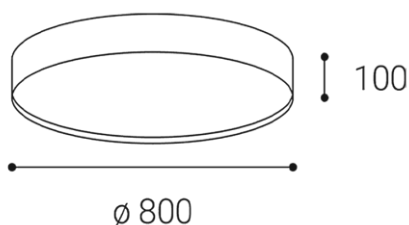

ROMO 80, CF

Name	ROMO 80, CF
Code	1272658DT
Color	COFFEE / RAL 8025
Power	80W ± 10 %
Lumen output	5440lm ± 10 %
Color temperature	3000K/4000K
Efficacy	68lm/W
Driver	2100 mA
Electrical insulation class	
Voltage / Frequency	220-240V/50-60Hz
Color Rendering Index	90+
SDCM	< 3
Light beam angle	160°
Unified Glare Rating	N/A
Light source	LED
Dimmable	TRIAC
LED Lifetime	L80B20 50.000h 25°C
Warranty	5 YEAR
Ingress Protection	IP 20
Material	ALUMINIUM/PMMA

Product

ROMO 80, CF
1272658DT
COFFEE / RAL 8025

Power

80W ± 10 %
5440lm ± 10 %
3000K/4000K
68lm/W
2100 mA

220-240V/50-60Hz

Information

90+
< 3
160°
N/A
LED
TRIAC
L80B20 50.000h 25°C
5 YEAR

Other data

IP 20
ALUMINIUM/PMMA

EN

Rounded ceiling surface light fitting for interior mounting, equipped with SMD LEDs. Available in 3 sizes with soft diffused light.

Housing made of aluminium, opal diffuser made of PMMA.

Available in coffee color, including dimmable versions.

Application:

general lighting, intended for residential or commercial areas (livingrooms, guest or bedrooms, entrance areas, kitchen, receptions)

CZ

Kruhové stropní svítidlo určeno pro montáž do interiéru. Světelný zdroj - LED SMD. K dispozici ve 3 velikostech s měkkým difúzním světlem. Svítidlo je vyrobeno z hliníku, opálový difúzor vyrobený z PMMA.

K dispozici v kávové barvě, včetně stmívatelných verzí.

Použití:

všeobecné osvětlení určené pro obytné nebo komerční prostory (obývací pokoj, dětský pokoj nebo ložnice, vstupní prostory, kuchyň, recepce)

DE

Runde Deckenleuchte zur Innenmontage, bestückt mit SMD-LEDs. Verfügbar in 3 Größen mit weichem diffusem Licht.

Erhältlich in Kaffeefarbe, einschließlich dimmbarer Versionen.

Anwendung:

Allgemeinbeleuchtung für Wohn- oder Gewerbebereiche (Wohnzimmer, Gäste- oder Schlafzimmer, Eingangsbereiche, Empfänge)

SK

Okrúhle stropné svietidlo pre montáž do interiéru. Svetelný zdroj - LED SMD. K dispozícii je v 3 veľkostiach s mäkkým difúznym svetlom. Svietidlo je vyrobené z hliníka, opálový difúzor z PMMA.

K dispozícii v kávovej farbe, vrátane stmievateľných verzí.

Použitie:

všeobecné osvetlenie určené pre obytné alebo komerčné priestory (obývacia izba, detská izba alebo spálňa, kuchyňa, recepcia)