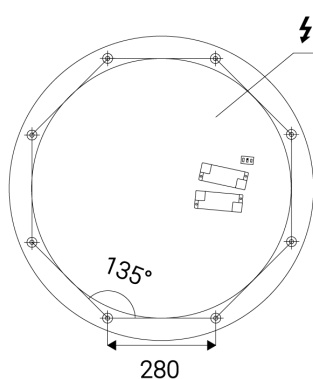

ROMO 80, CF

Name	ROMO 80, CF
Code	1272658DT
Color	COFFEE / RAL 8025
Power	80W ± 10 %
Lumen output	5440lm ± 10 %
Color temperature	3000K/4000K
Efficacy	68lm/W
Driver	2100 mA
Electrical insulation class	
Voltage / Frequency	220-240V/50-60Hz
Color Rendering Index	90+
SDCM	< 3
Light beam angle	160°
Unified Glare Rating	N/A
Light source	LED
Dimmable	TRIAC
LED Lifetime	L80B20 50.000h 25°C
Warranty	5 YEAR
Ingress Protection	IP 20
Material	ALUMINIUM/PMMA

Product

ROMO 80, CF
1272658DT
COFFEE / RAL 8025

Power

80W ± 10 %
5440lm ± 10 %
3000K/4000K
68lm/W
2100 mA

220-240V/50-60Hz

Information

90+
< 3
160°
N/A
LED
TRIAC
L80B20 50.000h 25°C
5 YEAR

Other data

IP 20
ALUMINIUM/PMMA

EN

Rounded ceiling surface light fitting for interior mounting, equipped with SMD LEDs. Available in 3 sizes with soft diffused light.

Housing made of aluminium, opal diffuser made of PMMA.

Available in coffee color, including dimmable versions.

Application:

general lighting, intended for residential or commercial areas (livingrooms, guest or bedrooms, entrance areas, kitchen, receptions)

CZ

Kruhové stropní svítidlo určeno pro montáž do interiéru. Světelný zdroj - LED SMD. K dispozici ve 3 velikostech s měkkým difúzním světlem. Svítidlo je vyrobeno z hliníku, opálový difúzor vyrobený z PMMA.

K dispozici v kávové barvě, včetně stmívatelných verzí.

Použití:

všeobecné osvětlení určené pro obytné nebo komerční prostory (obývací pokoj, dětský pokoj nebo ložnice, vstupní prostory, kuchyň, recepce)

DE

Runde Deckenleuchte zur Innenmontage, bestückt mit SMD-LEDs. Verfügbar in 3 Größen mit weichem diffusem Licht.

Erhältlich in Kaffeefarbe, einschließlich dimmbarer Versionen.

Anwendung:

Allgemeinbeleuchtung für Wohn- oder Gewerbebereiche (Wohnzimmer, Gäste- oder Schlafzimmer, Eingangsbereiche, Empfänge)

SK

Okrúhle stropné svietidlo pre montáž do interiéru. Svetelný zdroj - LED SMD. K dispozícii je v 3 veľkostiach s mäkkým difúznym svetlom. Svietidlo je vyrobené z hliníka, opálový difúzor z PMMA.

K dispozícii v kávovej farbe, vrátane stmievateľných verzí.

Použitie:

všeobecné osvetlenie určené pre obytné alebo komerčné priestory (obývacia izba, detská izba alebo spálňa, kuchyňa, recepcia)