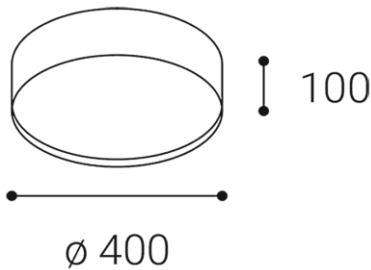

ROMO 40, CF

Name	ROMO 40, CF
Code	1272458DT
Color	COFFEE / RAL 8025
Power	30W ± 10 %
Lumen output	2040lm ± 10 %
Color temperature	3000K/4000K
Efficacy	68lm/W
Driver	700 mA
Electrical insulation class	
Voltage / Frequency	220-240V/50-60Hz
Color Rendering Index	90+
SDCM	< 3
Light beam angle	160°
Unified Glare Rating	N/A
Light source	LED
Dimmable	TRIAC
LED Lifetime	L80B20 50.000h 25°C
Warranty	5 YEAR
Ingress Protection	IP 20
Material	ALUMINIUM/PMMA

Product

ROMO 40, CF
1272458DT
COFFEE / RAL 8025

Power

30W ± 10 %
2040lm ± 10 %
3000K/4000K
68lm/W
700 mA

220-240V/50-60Hz

Information

90+
< 3
160°
N/A
LED
TRIAC
L80B20 50.000h 25°C
5 YEAR

Other data

IP 20
ALUMINIUM/PMMA

EN

Rounded ceiling surface light fitting for interior mounting, equipped with SMD LEDs. Available in 3 sizes with soft diffused light.

Housing made of aluminium, opal diffuser made of PMMA.

Available in coffee color, including dimmable versions.

Application:
general lighting, intended for residential or commercial areas (livingrooms, guest or bedrooms, entrance areas, kitchen, receptions)

CZ

Kruhové stropní svítidlo určeno pro montáž do interiéru. Světelný zdroj - LED SMD. K dispozici ve 3 velikostech s měkkým difúzním světlem. Svítidlo je vyrobeno z hliníku, opálový difúzor vyrobený z PMMA.

K dispozici v kávové barvě, včetně stmívatelných verzí.

Použití:

všeobecné osvětlení určené pro obytné nebo komerční prostory (obývací pokoj, dětský pokoj nebo ložnice, vstupní prostory, kuchyň, recepcie)

DE

Runde Deckenleuchte zur Innenmontage, bestückt mit SMD-LEDs. Verfügbar in 3 Größen mit weichem diffusem Licht.

Erhältlich in Kaffeefarbe, einschließlich dimmbarer Versionen.

Anwendung:

Allgemeinbeleuchtung für Wohn- oder Gewerbebereiche (Wohnzimmer, Gäste- oder Schlafzimmer, Eingangsbereiche, Empfänge)

SK

Okrúhle stropné svietidlo pre montáž do interiéru. Svetelný zdroj - LED SMD. K dispozícii je v 3 veľkostiach s mäkkým difúznym svetlom. Svietidlo je vyrobené z hliníka, opálový difúzor z PMMA.

K dispozícii v kávovej farbe, vrátane stmievateľných verzí.

Použitie:

všeobecné osvetlenie určené pre obytné alebo komerčné priestory (obývacia izba, detská izba alebo spálňa, kuchyňa, recepcia)