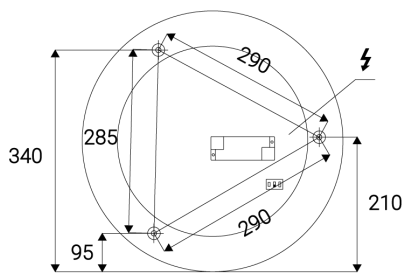

ROMO 40, CF

Name	ROMO 40, CF
Code	1272458DT
Color	COFFEE / RAL 8025
Power	30W ± 10 %
Lumen output	2040lm ± 10 %
Color temperature	3000K/4000K
Efficacy	68lm/W
Driver	700 mA
Electrical insulation class	
Voltage / Frequency	220-240V/50-60Hz
Color Rendering Index	90+
SDCM	< 3
Light beam angle	160°
Unified Glare Rating	N/A
Light source	LED
Dimmable	TRIAC
LED Lifetime	L80B20 50.000h 25°C
Warranty	5 YEAR
Ingress Protection	IP 20
Material	ALUMINIUM/PMMA

Product

ROMO 40, CF
1272458DT
COFFEE / RAL 8025

Power

30W ± 10 %
2040lm ± 10 %
3000K/4000K
68lm/W
700 mA

220-240V/50-60Hz

Information

90+
< 3
160°
N/A
LED
TRIAC
L80B20 50.000h 25°C
5 YEAR

Other data

IP 20
ALUMINIUM/PMMA

EN

Rounded ceiling surface light fitting for interior mounting, equipped with SMD LEDs. Available in 3 sizes with soft diffused light.

Housing made of aluminium, opal diffuser made of PMMA.

Available in coffee color, including dimmable versions.

Application:
general lighting, intended for residential or commercial areas (livingrooms, guest or bedrooms, entrance areas, kitchen, receptions)

CZ

Kruhové stropní svítidlo určeno pro montáž do interiéru. Světelný zdroj - LED SMD. K dispozici ve 3 velikostech s měkkým difúzním světlem. Svítidlo je vyrobeno z hliníku, opálový difúzor vyrobený z PMMA.

K dispozici v kávové barvě, včetně stmívatelných verzí.

Použití:

všeobecné osvětlení určené pro obytné nebo komerční prostory (obývací pokoj, dětský pokoj nebo ložnice, vstupní prostory, kuchyň, recepcie)

DE

Runde Deckenleuchte zur Innenmontage, bestückt mit SMD-LEDs. Verfügbar in 3 Größen mit weichem diffusem Licht.

Erhältlich in Kaffeefarbe, einschließlich dimmbarer Versionen.

Anwendung:

Allgemeinbeleuchtung für Wohn- oder Gewerbebereiche (Wohnzimmer, Gäste- oder Schlafzimmer, Eingangsbereiche, Empfänge)

SK

Okrúhle stropné svietidlo pre montáž do interiéru. Svetelný zdroj - LED SMD. K dispozícii je v 3 veľkostiach s mäkkým difúznym svetlom. Svietidlo je vyrobené z hliníka, opálový difúzor z PMMA.

K dispozícii v kávovej farbe, vrátane stmievateľných verzí.

Použitie:

všeobecné osvetlenie určené pre obytné alebo komerčné priestory (obývacia izba, detská izba alebo spálňa, kuchyňa, recepcia)