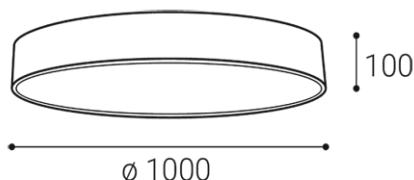

MONO 100, W

Name	
Code	
Color	
Power	
Lumen output	
Color temperature	
Efficacy	
Driver	
Electrical insulation class	
Voltage / Frequency	
Color Rendering Index	
SDCM	
Light beam angle	
Unified Glare Rating	
Light source	
Dimmable	
LED Lifetime	
Warranty	
Ingress Protection	
Material	

Product

MONO 100, W

1271551DT

WHITE / RAL 9003

Power

153W ± 10 %

10400lm ± 10 %

3000K/4000K

68lm/W

3 x 1300 mA

220-240V/50-60Hz

Information

90+

< 3

160°

N/A

LED

TRIAC

L80B20 50.000h 25°C

5 YEAR

Other data

IP 20

METAL/PMMA

EN

Round ceiling surface light fitting for interior mounting, equipped with SMD LEDs. Available in 4 different sizes up to 1 meter with direct diffused lighting effect.

Housing made of metal, opal diffuser made of PMMA.

Available in white and black color.

Application:

general lighting, intended for residential or commercial areas (livingrooms, guest or bedrooms, entrance areas, kitchen, receptions)

DE

Runde Deckenaufbauleuchte zur Innenmontage, bestückt mit SMD-LEDs. Erhältlich in 4 verschiedenen Größen bis zu 1 Meter mit direktem diffusem Licht.

Gehäuse aus Metall, opaler Diffusor aus PMMA.

Erhältlich in weißer und schwarzer Farbe.

Anwendung:

Allgemeinbeleuchtung, bestimmt für Wohn- oder Gewerbebereiche (Wohnzimmer, Gäste- oder Schlafzimmer, Eingangsbereiche, Küche, Empfang)

CZ

Kruhové stropní svítidlo pro montáž do interiéru vybavené LED diodami SMD. K dispozici ve 4 různých velikostech do 1 metru s přímým rozptýleným světelným efektem.

Svítidlo je vyrobeno z kovu, opalový difuzor z PMMA.

K dispozici v bílé a černé barvě.

Použití:

všeobecné osvětlení určené pro obytné nebo komerční prostory (jídlna, obývací pokoj, dětský pokoj nebo ložnice, vstupní prostory, kuchyň, recepce, zasedací místnosti)

SK

Kruhové stropné svietidlo pre montáž do interiéru. Svetelný zdroj - SMD LED. K dispozícii je v 4 rôznych veľkostiach do 1 metra s priamym rozptýleným svetlom.

Svietidlo je vyrobené z kovu, opalový difúzor je z PMMA.

K dispozícii je v bielej a čiernej farbe.

Použitie:

všeobecné osvetlenie určené pre obytné alebo komerčné priestory (jedáleň, obývačka, detská izba alebo spáňa, vstupné priestory, kuchyňa, recepcia, rokovacie miestnosti)