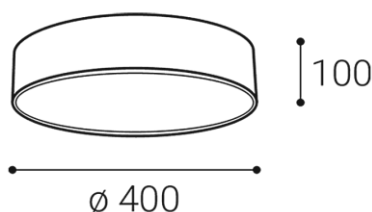

MONO 40, W

Name	
Code	
Color	
Power	
Lumen output	
Color temperature	
Efficacy	
Driver	
Electrical insulation class	
Voltage / Frequency	
Color Rendering Index	
SDCM	
Light beam angle	
Unified Glare Rating	
Light source	
Dimmable	
LED Lifetime	
Warranty	
Ingress Protection	
Material	

Product

MONO 40, W

1271251DT

WHITE / RAL 9003

Power

30W ± 10 %

1900lm ± 10 %

3000K/4000K

63lm/W

750 mA

220-240V/50-60Hz

Information

90+

< 3

160°

N/A

LED

TRIAC

L80B20 50.000h 25°C

5 YEAR

Other data

IP 20

METAL/PMMA

EN

Round ceiling surface light fitting for interior mounting, equipped with SMD LEDs. Available in 4 different sizes up to 1 meter with direct diffused lighting effect.

Housing made of metal, opal diffuser made of PMMA.

Available in white and black color.

Application:

general lighting, intended for residential or commercial areas (livingrooms, guest or bedrooms, entrance areas, kitchen, receptions)

DE

Runde Deckenaufbauleuchte zur Innenmontage, bestückt mit SMD-LEDs. Erhältlich in 4 verschiedenen Größen bis zu 1 Meter mit direktem diffusem Licht.

Gehäuse aus Metall, opaler Diffusor aus PMMA.

Erhältlich in weißer und schwarzer Farbe.

Anwendung:

Allgemeinbeleuchtung, bestimmt für Wohn- oder Gewerbebereiche (Wohnzimmer, Gäste- oder Schlafzimmer, Eingangsbereiche, Küche, Empfang)

CZ

Kruhové stropní svítidlo pro montáž do interiéru vybavené LED diodami SMD. K dispozici ve 4 různých velikostech do 1 metru s přímým rozptýleným světelným efektem.

Svítidlo je vyrobeno z kovu, opalový difuzor z PMMA.

K dispozici v bílé a černé barvě.

Použití:

všeobecné osvětlení určené pro obytné nebo komerční prostory (jídlna, obývací pokoj, dětský pokoj nebo ložnice, vstupní prostory, kuchyň, recepce, zasedací místnosti)

SK

Kruhové stropné svietidlo pre montáž do interiéru. Svetelný zdroj - SMD LED. K dispozícii je v 4 rôznych veľkostiach do 1 metra s priamym rozptýleným svetlom.

Svietidlo je vyrobené z kovu, opalový difúzor je z PMMA.

K dispozícii je v bielej a čiernej farbe.

Použitie:

všeobecné osvetlenie určené pre obytné alebo komerčné priestory (jedáleň, obývačka, detská izba alebo spáňa, vstupné priestory, kuchyňa, recepcia, rokovacie miestnosti)