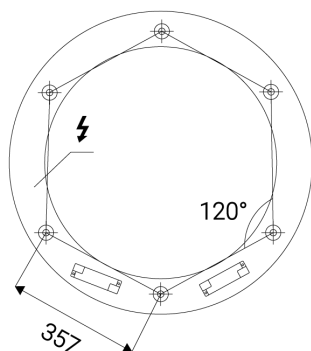

SATURN 80, B

Name	
Code	
Color	
Power	
Lumen output	
Color temperature	
Efficacy	
Driver	
Electrical insulation class	
Voltage / Frequency	
Color Rendering Index	
SDCM	
Light beam angle	
Unified Glare Rating	
Light source	
Dimmable	
LED Lifetime	
Warranty	
Ingress Protection	
Material	

Product

SATURN 80, B

1270653DT

BLACK / RAL 9017

Power

80W ± 10 %

6600lm ± 10 %

3000K/4000K

83lm/W

2100 mA

220-240V/50-60Hz

Information

90+

< 3

160°

N/A

LED

TRIAC

L80B20 50.000h 25°C

5 YEAR

Other data

IP 20

ALUMINIUM/PMMA

EN

Round ceiling surface light fitting for interior mounting in ring shape, equipped with SMD LEDs.

Available in 2 different sizes in black and white color.

Housing made of aluminium, opal diffuser made of PMMA.

Application:

general lighting, intended for residential or commercial areas (livingrooms, guest or bedrooms, entrance areas, kitchen, receptions, meeting rooms)

CZ

Kruhové stropní svítidlo pro montáž do interiéru ve tvaru kruhu. Světelný zdroj - LED SMD.

K dispozici ve 2 různých velikostech v černé a bílé barvě.

Svítidlo je vyrobeno z hliníku, opalový difuzor z PMMA.

Použití:

všeobecné osvětlení určené pro obytné nebo komerční prostory (jídlna, obývací pokoj, dětský pokoj nebo ložnice, vstupní prostory, kuchyň, recepce, zasedací místnosti)

DE

Runde Deckenaufbauleuchte zur Innenmontage in Ringform, bestückt mit SMD-LEDs.

Erhältlich in 2 verschiedenen Größen in schwarz und weiß.

Gehäuse aus Aluminium, opaler Diffusor aus PMMA.

Anwendung:

Allgemeinbeleuchtung für Wohn- oder Geschäftsbereiche (Wohnzimmer, Gäste- oder Schlafzimmer, Eingangsbereiche, Küche, Empfänge, Besprechungsräume)

SK

Kruhové stropné svietidlo určené pre montáž do interiéru v tvare prstenca. Svetelný zdroj - SMD LED.

Svietidlo je vyrobené z hliníka, opalový difuzor z PMMA.

K dispozícii v 2 rôznych veľkostiach v čiernej a bielej farbe.

Použitie:

všeobecné osvetlenie určené pre obytné alebo komerčné priestory (jedáleň, obývacia izba, detská izba alebo spálňa, vstupné priestory, recepcia, rokovacie miestnosti)