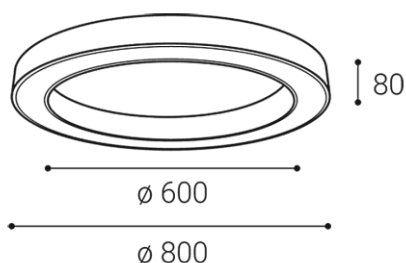

SATURN 80, B

Name	
Code	
Color	
Power	
Lumen output	
Color temperature	
Efficacy	
Driver	
Electrical insulation class	
Voltage / Frequency	
Color Rendering Index	
SDCM	
Light beam angle	
Unified Glare Rating	
Light source	
Dimmable	
LED Lifetime	
Warranty	
Ingress Protection	
Material	

Product

SATURN 80, B

1270653DT

BLACK / RAL 9017

Power

80W ± 10 %

6600lm ± 10 %

3000K/4000K

83lm/W

2100 mA

220-240V/50-60Hz

Information

90+

< 3

160°

N/A

LED

TRIAC

L80B20 50.000h 25°C

5 YEAR

Other data

IP 20

ALUMINIUM/PMMA

EN

Round ceiling surface light fitting for interior mounting in ring shape, equipped with SMD LEDs.

Available in 2 different sizes in black and white color.

Housing made of aluminium, opal diffuser made of PMMA.

Application:

general lighting, intended for residential or commercial areas (livingrooms, guest or bedrooms, entrance areas, kitchen, receptions, meeting rooms)

CZ

Kruhové stropní svítidlo pro montáž do interiéru ve tvaru kruhu. Světelný zdroj - LED SMD.

K dispozici ve 2 různých velikostech v černé a bílé barvě.

Svítidlo je vyrobeno z hliníku, opalový difuzor z PMMA.

Použití:

všeobecné osvětlení určené pro obytné nebo komerční prostory (jídlna, obývací pokoj, dětský pokoj nebo ložnice, vstupní prostory, kuchyň, recepce, zasedací místnosti)

DE

Runde Deckenaufbauleuchte zur Innenmontage in Ringform, bestückt mit SMD-LEDs.

Erhältlich in 2 verschiedenen Größen in schwarz und weiß.

Gehäuse aus Aluminium, opaler Diffusor aus PMMA.

Anwendung:

Allgemeinbeleuchtung für Wohn- oder Geschäftsbereiche (Wohnzimmer, Gäste- oder Schlafzimmer, Eingangsbereiche, Küche, Empfänge, Besprechungsräume)

SK

Kruhové stropné svietidlo určené pre montáž do interiéru v tvare prstenca. Svetelný zdroj - SMD LED.

Svietidlo je vyrobené z hliníka, opalový difuzor z PMMA.

K dispozícii v 2 rôznych veľkostiach v čiernej a bielej farbe.

Použitie:

všeobecné osvetlenie určené pre obytné alebo komerčné priestory (jedáleň, obývacia izba, detská izba alebo spálňa, vstupné priestory, recepcia, rokovacie miestnosti)