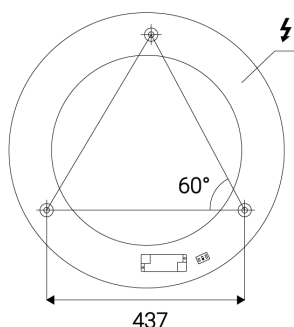

SATURN 60, B

Name	SATURN 60, B
Code	1270553DT
Color	BLACK / RAL 9017
Power	50W ± 10 %
Lumen output	3300lm ± 10 %
Color temperature	3000K/4000K
Efficacy	66lm/W
Driver	1300 mA
Electrical insulation class	
Voltage / Frequency	220-240V/50-60Hz
Color Rendering Index	90+
SDCM	< 3
Light beam angle	160°
Unified Glare Rating	N/A
Light source	LED
Dimmable	TRIAC
LED Lifetime	L80B20 50.000h 25°C
Warranty	5 YEAR
Ingress Protection	IP 20
Material	ALUMINIUM/PMMA