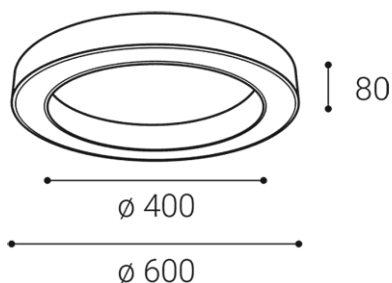

SATURN 60, B

Name	SATURN 60, B
Code	1270553DT
Color	BLACK / RAL 9017
Power	50W ± 10 %
Lumen output	3300lm ± 10 %
Color temperature	3000K/4000K
Efficacy	66lm/W
Driver	1300 mA
Electrical insulation class	
Voltage / Frequency	220-240V/50-60Hz
Color Rendering Index	90+
SDCM	< 3
Light beam angle	160°
Unified Glare Rating	N/A
Light source	LED
Dimmable	TRIAC
LED Lifetime	L80B20 50.000h 25°C
Warranty	5 YEAR
Ingress Protection	IP 20
Material	ALUMINIUM/PMMA