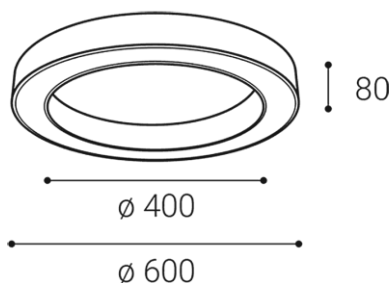

SATURN 60, W

Name	SATURN 60, W
Code	1270551DT
Color	WHITE / RAL 9003
Power	50W ± 10 %
Lumen output	3300lm ± 10 %
Color temperature	3000K/4000K
Efficacy	66lm/W
Driver	1300 mA
Electrical insulation class	
Voltage / Frequency	220-240V/50-60Hz
Color Rendering Index	90+
SDCM	< 3
Light beam angle	160°
Unified Glare Rating	N/A
Light source	LED
Dimmable	TRIAC
LED Lifetime	L80B20 50.000h 25°C
Warranty	5 YEAR
Ingress Protection	IP 20
Material	ALUMINIUM/PMMA