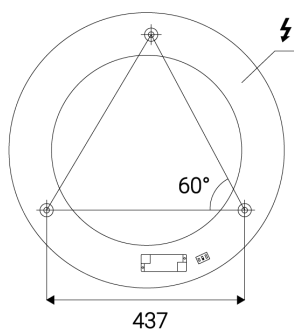

SATURN 60, W

Name	SATURN 60, W
Code	1270551DT
Color	WHITE / RAL 9003
Power	50W ± 10 %
Lumen output	3300lm ± 10 %
Color temperature	3000K/4000K
Efficacy	66lm/W
Driver	1300 mA
Electrical insulation class	
Voltage / Frequency	220-240V/50-60Hz
Color Rendering Index	90+
SDCM	< 3
Light beam angle	160°
Unified Glare Rating	N/A
Light source	LED
Dimmable	TRIAC
LED Lifetime	L80B20 50.000h 25°C
Warranty	5 YEAR
Ingress Protection	IP 20
Material	ALUMINIUM/PMMA