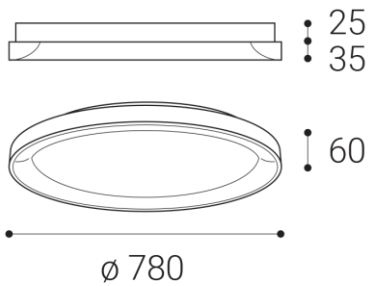

BELLA SLIM 78, CF

Name	
Code	
Color	
Power	
Lumen output	
Color temperature	
Efficacy	
Driver	
Electrical insulation class	
Voltage / Frequency	
Color Rendering Index	
SDCM	
Light beam angle	
Unified Glare Rating	
Light source	
Dimmable	
LED Lifetime	
Warranty	
Ingress Protection	
Material	

Product

BELLA SLIM 78, CF

1271758DT

COFFEE / RAL 8025

Power

60W ± 10 %

4200lm ± 10 %

3000K/4000K

Round ceiling surface light fitting for interior mounting, equipped with SMD LEDs.

Available in 3 different sizes in black, white and coffee color.

Housing made of aluminium, opal diffuser made of PMMA.