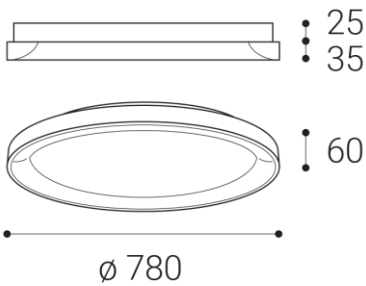

BELLA SLIM 78, B

Name	
Code	
Color	
Power	
Lumen output	
Color temperature	
Efficacy	
Driver	
Electrical insulation class	
Voltage / Frequency	
Color Rendering Index	
SDCM	
Light beam angle	
Unified Glare Rating	
Light source	
Dimmable	
LED Lifetime	
Warranty	
Ingress Protection	
Material	

Product

BELLA SLIM 78, B

1271753DT

BLACK / RAL 9017

Power

60W ± 10 %

4200lm ± 10 %

3000K/4000K

Round ceiling surface light fitting for interior mounting, equipped with SMD LEDs.

Available in 3 different sizes in black, white and coffee color.

Housing made of aluminium, opal diffuser made of PMMA.