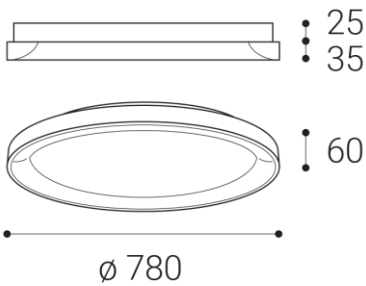

BELLA SLIM 78, W

Name	
Code	
Color	
Power	
Lumen output	
Color temperature	
Efficacy	
Driver	
Electrical insulation class	
Voltage / Frequency	
Color Rendering Index	
SDCM	
Light beam angle	
Unified Glare Rating	
Light source	
Dimmable	
LED Lifetime	
Warranty	
Ingress Protection	
Material	

Product

BELLA SLIM 78, W

1271751DT

WHITE / RAL 9003

Power

60W ± 10 %

4200lm ± 10 %

3000K/4000K

Round ceiling surface light fitting for interior mounting, equipped with SMD LEDs.

Available in 3 different sizes in black, white and coffee color.

Housing made of aluminium, opal diffuser made of PMMA.