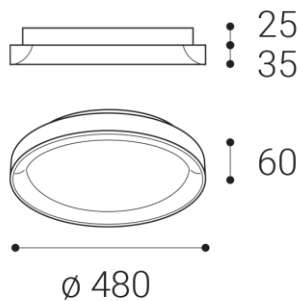

BELLA SLIM 48, B

Name	
Code	
Color	
Power	
Lumen output	
Color temperature	
Efficacy	
Driver	
Electrical insulation class	
Voltage / Frequency	
Color Rendering Index	
SDCM	
Light beam angle	
Unified Glare Rating	
Light source	
Dimmable	
LED Lifetime	
Warranty	
Ingress Protection	
Material	

Product

BELLA SLIM 48, B

1271653DT

BLACK / RAL 9017

Power

38W ± 10 %

2660lm ± 10 %

3000K/4000K