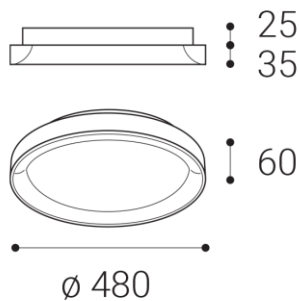

BELLA SLIM 48, W

Name	
Code	
Color	
Power	
Lumen output	
Color temperature	
Efficacy	
Driver	
Electrical insulation class	
Voltage / Frequency	
Color Rendering Index	
SDCM	
Light beam angle	
Unified Glare Rating	
Light source	
Dimmable	
LED Lifetime	
Warranty	
Ingress Protection	
Material	

Product

BELLA SLIM 48, W

1271651DT

WHITE / RAL 9003

Power

38W ± 10 %

2660lm ± 10 %

3000K/4000K