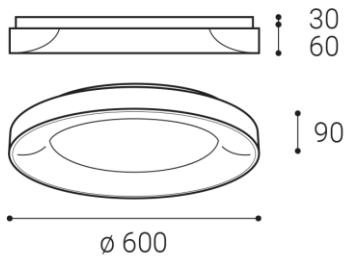

BELLA 60, W

Name	
Code	
Color	
Power	
Lumen output	
Color temperature	
Efficacy	
Driver	
Electrical insulation class	
Voltage / Frequency	
Color Rendering Index	
SDCM	
Light beam angle	
Unified Glare Rating	
Light source	
Dimmable	
LED Lifetime	
Warranty	
Ingress Protection	
Material	

Product

BELLA 60, W

1270251DT

WHITE / RAL 9003

Power

50W ± 10 %

3450lm ± 10 %

3000K/4000K

69lm/W

1300 mA

220-240V/50-60Hz

Information

90+

< 3

160°

N/A

LED

TRIAC

L80B20 50.000h 25°C

5 YEAR

Other data

IP 20

ALUMINIUM/PMMA

EN

Round ceiling surface light fitting for interior mounting, equipped with SMD LEDs.

Available in 3 different sizes in black and white color.

Housing made of aluminium, opal diffuser made of PMMA.

Application:

general lighting, intended for residential or commercial areas (livingrooms, guest or bedrooms, entrance areas, kitchen, receptions)

CZ

Kruhové stropní svítidlo určeno pro montáž do interiéru. Světelný zdroj - LED SMD.

K dispozici ve 3 různých velikostech v černé a bílé barvě.

Svítidlo je vyrobeno z hliníku, opálový difúzor z PMMA.

Použití:

všeobecné osvětlení určené pro obytné nebo komerční prostory (obývací pokoj, dětský pokoj nebo ložnice, vstupní prostory, kuchyň, recepce)

DE

Runde Deckenaufbauleuchte zur Innenmontage, bestückt mit SMD-LEDs.

Erhältlich in 3 verschiedenen Größen in schwarz und weiß.

Gehäuse aus Aluminium, opaler Diffusor aus PMMA.

Anwendung:

Allgemeinbeleuchtung, bestimmt für Wohn- oder Gewerbebereiche (Wohnzimmer, Gäste- oder Schlafzimmer, Eingangsbereiche, Küche, Empfänge)

SK

Kruhové stropné svetidlo určené pre montáž do interiéru. Svetelný zdroj - LED SMD.

K dispozícii v 3 rôznych veľkostiach v čiernej a bielej farbe.

Svietidlo je vyrobené z hliníka, opálový difúzor z PMMA.

Použitie:

všeobecné osvetlenie určené pre obytné alebo komerčné priestory (obývacia izba, detské izby alebo spálňa, vstupné priestory, kuchyňa, recepcia)