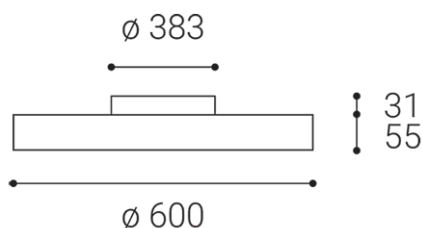

ROTO 60, B

Name	
Code	
Color	
Power	
Lumen output	
Color temperature	
Efficacy	
Driver	
Electrical insulation class	
Voltage / Frequency	
Color Rendering Index	
SDCM	
Light beam angle	
Unified Glare Rating	
Light source	
Dimmable	
LED Lifetime	
Warranty	
Ingress Protection	
Material	

Product

ROTO 60, B
1234153D
BLACK / RAL 9005

Power

60+8W ± 10 %
6300lm ± 10 %
2700K/3300K/4000K
105lm/W
550 mA

220-240V/50-60Hz

Information

90+
< 3
120°
N/A
LED
DALI/PUSH
L80B20 50.000h 25°C
5 YEAR

Other data

IP 40
ALUMINIUM/PS

EN

Circular ceiling lamp for interior installation. Light source - LED SMD. Slim design with direct and indirect light emission. It is available in 2 sizes, in white and black, including dimmable versions.