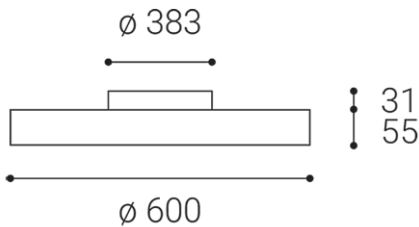

ROTO 60, W

Name	
Code	
Color	
Power	
Lumen output	
Color temperature	
Efficacy	
Driver	
Electrical insulation class	
Voltage / Frequency	
Color Rendering Index	
SDCM	
Light beam angle	
Unified Glare Rating	
Light source	
Dimmable	
LED Lifetime	
Warranty	
Ingress Protection	
Material	

Product

ROTO 60, W
1234151D
WHITE / RAL 9016

Power

60+8W ± 10 %
6300lm ± 10 %
2700K/3300K/4000K
105lm/W
550 mA

220-240V/50-60Hz

Information

90+
< 3
120°
N/A
LED
DALI/PUSH
L80B20 50.000h 25°C
5 YEAR

Other data

IP 40
ALUMINIUM/PS

EN

Circular ceiling lamp for interior installation. Light source - LED SMD. Slim design with direct and indirect light emission. It is available in 2 sizes, in white and black, including dimmable versions.