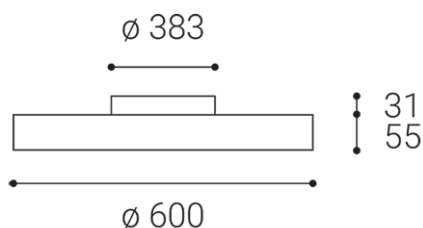

ROTO 60, W

Name	
Code	
Color	
Power	
Lumen output	
Color temperature	
Efficacy	
Driver	
Electrical insulation class	
Voltage / Frequency	
Color Rendering Index	
SDCM	
Light beam angle	
Unified Glare Rating	
Light source	
Dimmable	
LED Lifetime	
Warranty	
Ingress Protection	
Material	

Product

ROTO 60, W
1234151
WHITE / RAL 9016

Power

40-60+8W ± 10 %
4250-6300lm ± 10 %
2700K/3300K/4000K
105lm/W
350-550 + 180 mA

220-240V/50-60Hz

Information

90+
< 3
120°
N/A
LED
ON/OFF
L80B20 50.000h 25°C
5 YEAR

Other data

IP 40
ALUMINIUM/PS

EN

Circular ceiling lamp for interior installation. Light source - LED SMD. Slim design with direct and indirect light emission. It is available in 2 sizes, in white and black, including dimmable versions.