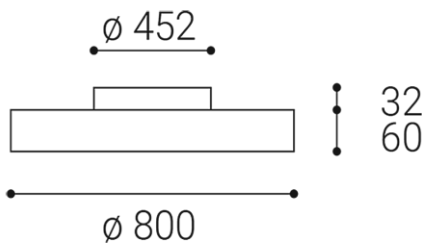

RINGO 80 P/N, B

| | |
|------------------------------------|--|
| Name | |
| Code | |
| Color | |
| Power | |
| Lumen output | |
| Color temperature | |
| Efficacy | |
| Driver | |
| Electrical insulation class | |
| Voltage / Frequency | |
| Color Rendering Index | |
| SDCM | |
| Light beam angle | |
| Unified Glare Rating | |
| Light source | |
| Dimmable | |
| LED Lifetime | |
| Warranty | |
| Ingress Protection | |
| Material | |