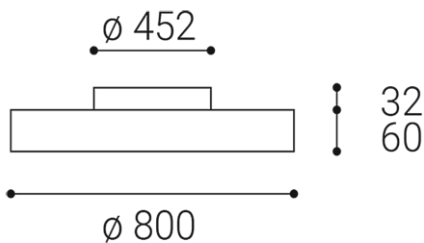

RINGO 80 P/N, W

Name	
Code	
Color	
Power	
Lumen output	
Color temperature	
Efficacy	
Driver	
Electrical insulation class	
Voltage / Frequency	
Color Rendering Index	
SDCM	
Light beam angle	
Unified Glare Rating	
Light source	
Dimmable	
LED Lifetime	
Warranty	
Ingress Protection	
Material	