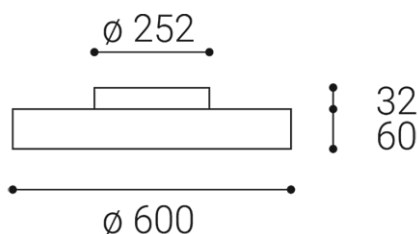

RINGO 60 P/N, B

Name	
Code	
Color	
Power	
Lumen output	
Color temperature	
Efficacy	
Driver	
Electrical insulation class	
Voltage / Frequency	
Color Rendering Index	
SDCM	
Light beam angle	
Unified Glare Rating	
Light source	
Dimmable	
LED Lifetime	
Warranty	
Ingress Protection	
Material	