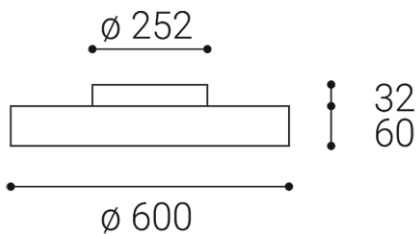

RINGO 60 P, B

Name	
Code	
Color	
Power	
Lumen output	
Color temperature	
Efficacy	
Driver	
Electrical insulation class	
Voltage / Frequency	
Color Rendering Index	
SDCM	
Light beam angle	
Unified Glare Rating	
Light source	
Dimmable	
LED Lifetime	
Warranty	
Ingress Protection	
Material	