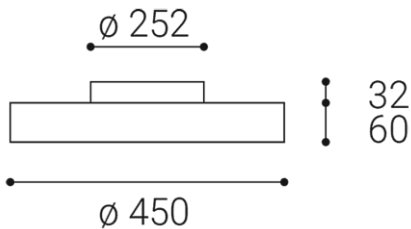

RINGO 45 P, W

Name	
Code	
Color	
Power	
Lumen output	
Color temperature	
Efficacy	
Driver	
Electrical insulation class	
Voltage / Frequency	
Color Rendering Index	
SDCM	
Light beam angle	
Unified Glare Rating	
Light source	
Dimmable	
LED Lifetime	
Warranty	
Ingress Protection	
Material	