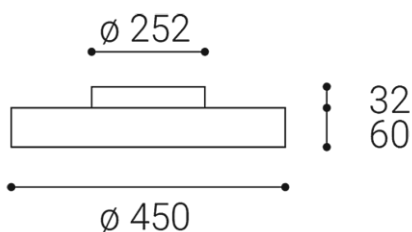

RINGO 35 P/N, B

| | |
|------------------------------------|--|
| Name | |
| Code | |
| Color | |
| Power | |
| Lumen output | |
| Color temperature | |
| Efficacy | |
| Driver | |
| Electrical insulation class | |
| Voltage / Frequency | |
| Color Rendering Index | |
| SDCM | |
| Light beam angle | |
| Unified Glare Rating | |
| Light source | |
| Dimmable | |
| LED Lifetime | |
| Warranty | |
| Ingress Protection | |
| Material | |