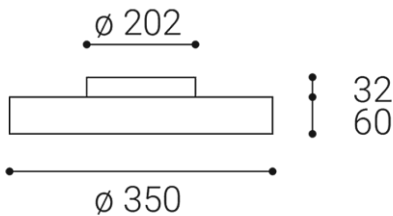

RINGO 35 P, B

| | |
|------------------------------------|--|
| Name | |
| Code | |
| Color | |
| Power | |
| Lumen output | |
| Color temperature | |
| Efficacy | |
| Driver | |
| Electrical insulation class | |
| Voltage / Frequency | |
| Color Rendering Index | |
| SDCM | |
| Light beam angle | |
| Unified Glare Rating | |
| Light source | |
| Dimmable | |
| LED Lifetime | |
| Warranty | |
| Ingress Protection | |
| Material | |