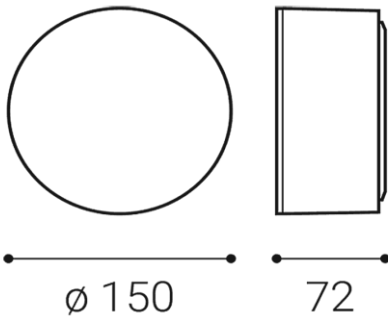

BUTTON II, B

Name	BUTTON II, B
Code	1010153DT
Color	BLACK / RAL 9005
Power	12W ± 10 %
Lumen output	1200lm ± 10 %
Color temperature	3000K/4000K
Efficacy	100lm/W
Driver	350 mA
Electrical insulation class	
Voltage / Frequency	220-240V/50-60Hz
Color Rendering Index	90+
SDCM	< 3
Light beam angle	160°
Unified Glare Rating	N/A
Light source	LED
Dimmable	TRIAC
LED Lifetime	L80B20 50.000h 25°C
Warranty	5 YEAR
Ingress Protection	IP 20
Material	ALUMINIUM/PMMA