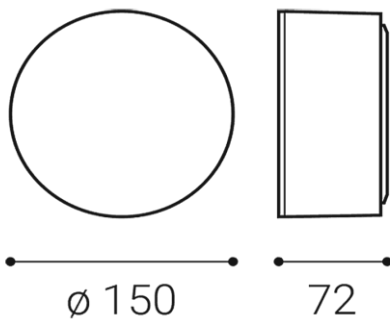

BUTTON II, B

Name	BUTTON II, B
Code	1010153D
Color	BLACK / RAL 9005
Power	12W ± 10 %
Lumen output	1200lm ± 10 %
Color temperature	3000K/4000K
Efficacy	100lm/W
Driver	350 mA
Electrical insulation class	
Voltage / Frequency	220-240V/50-60Hz
Color Rendering Index	90+
SDCM	< 3
Light beam angle	160°
Unified Glare Rating	N/A
Light source	LED
Dimmable	DALI/PUSH
LED Lifetime	L80B20 50.000h 25°C
Warranty	5 YEAR
Ingress Protection	IP 20
Material	ALUMINIUM/PMMA

Product

BUTTON II, B
1010153D
BLACK / RAL 9005

Power

12W ± 10 %
1200lm ± 10 %
3000K/4000K
100lm/W
350 mA

220-240V/50-60Hz

Information

90+
< 3
160°
N/A
LED
DALI/PUSH
L80B20 50.000h 25°C
5 YEAR

Other data