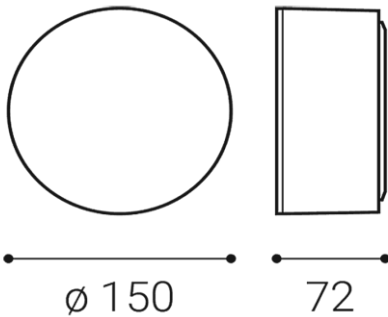

BUTTON II, B

Name	BUTTON II, B
Code	1010153
Color	BLACK / RAL 9005
Power	6-12W ± 10 %
Lumen output	600-1200lm ± 10 %
Color temperature	3000K/4000K
Efficacy	100lm/W
Driver	180-320 mA
Electrical insulation class	
Voltage / Frequency	220-240V/50-60Hz
Color Rendering Index	90+
SDCM	< 3
Light beam angle	160°
Unified Glare Rating	N/A
Light source	LED
Dimmable	ON/OFF
LED Lifetime	L80B20 50.000h 25°C
Warranty	5 YEAR
Ingress Protection	IP 20
Material	ALUMINIUM/PMMA