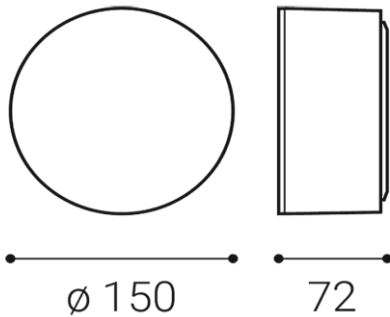

BUTTON II, W

Name	BUTTON II, W
Code	1010151D
Color	WHITE / RAL 9016
Power	12W \pm 10 %
Lumen output	1200lm \pm 10 %
Color temperature	3000K/4000K
Efficacy	100lm/W
Driver	350 mA
Electrical insulation class	
Voltage / Frequency	220-240V/50-60Hz
Color Rendering Index	90+
SDCM	< 3
Light beam angle	160°
Unified Glare Rating	N/A
Light source	LED
Dimmable	DALI/PUSH
LED Lifetime	L80B20 50.000h 25°C
Warranty	5 YEAR
Ingress Protection	IP 20
Material	ALUMINIUM/PMMA