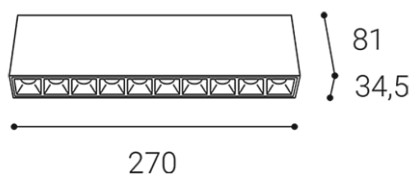

LINEAR ON 10, W

Name	
Code	
Color	
Power	
Lumen output	
Color temperature	
Efficacy	
Driver	
Electrical insulation class	
Voltage / Frequency	
Color Rendering Index	
SDCM	
Light beam angle	
Unified Glare Rating	
Light source	
Dimmable	
LED Lifetime	
Warranty	
Ingress Protection	
Material	

Product

LINEAR ON 10, W

1251331D

WHITE / RAL 9003

Power

20W ± 10 %

2100lm ± 10 %

3000K

105lm/W

610 mA

220-240V/50-60Hz

Information

90+

< 3

45°

<19

LED

DALI/PUSH

L80B20 50.000h 25°C

5 YEAR

Other data

IP 20

ALUMINIUM/PC

EN

Series of linear square recessed spot lights for interior mounting, equipped with SMD LEDs. Very low glare effect. Housing made of aluminium, polycarbonate reflector.

Available in 3 different sizes in white and black color.

Application:

general or accent lighting, intended for residential or commercial areas (hallway, wardrobes, entrance areas, bar, receptions, working palces)

CZ

Řada lineárních hranatých zapuštěných bodových svítidel určených pro montáž do interiéru. Světelný zdroj - LED SMD. Velmi nízký efekt oslnění. Pouzdro z hliníku, polykarbonátový reflektor.

K dispozici ve 3 různých velikostech v bílé a černé barvě.

Použití:

všeobecné nebo bodové osvětlení určené pro obytné nebo komerční prostory (chodba, šatníky, vstupní prostory, bar, recepce, pracovní místa, pokoje, kanceláře, zasedačky)

DE

Serie von linearen eckige Einbau- strahlern für die Innenmontage, ausgestattet mit SMD-LEDs. Sehr geringer Blendeffekt.

Gehäuse aus Aluminium, Reflektor aus Polycarbonat.

Erhältlich in 3 verschiedenen Größen in weißer und schwarzer Farbe.

Anwendung:

Allgemein- oder Akzentbeleuchtung für Wohn- oder Geschäftsbereiche (Flur, Schränke, Eingangsbereiche, Bar, Empfänge, Arbeitsbereiche)

SK

Séria lineárných hranatých zapustených bodových svetiel určených pre montáž do interiéru. Svetelný zdroj - LED SMD. Veľmi nízky efekt oslnenia.

Svietidlo je vyrobené z hliníka, polykarbonátový reflektor.

K dispozícii v 3 rôznych veľkostiach v bielej a čiernej farbe.

Použitie:

všeobecné alebo akcentačné osvetlenie určené pre obytné alebo komerčné priestory (chodba, skrine, vstupné priestory, bar, recepcie, pracovné priestory, kancelárie)