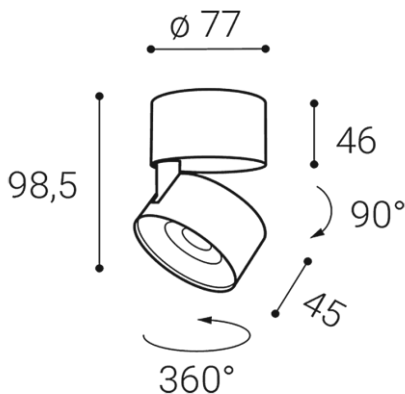

# KLIP ON, CB

|                                    |                            |
|------------------------------------|----------------------------|
| <b>Name</b>                        | KLIP ON, CB                |
| <b>Code</b>                        | 11508253DT                 |
| <b>Color</b>                       | CHROME/BLACK / RAL CR/9005 |
| <b>Power</b>                       | 11W ± 10 %                 |
| <b>Lumen output</b>                | 770lm ± 10 %               |
| <b>Color temperature</b>           | 2700K                      |
| <b>Efficacy</b>                    | 70lm/W                     |
| <b>Driver</b>                      | 250 mA                     |
| <b>Electrical insulation class</b> |                            |
| <b>Voltage / Frequency</b>         | 220-240V/50-60Hz           |
| <b>Color Rendering Index</b>       | 90+                        |
| <b>SDCM</b>                        | < 3                        |
| <b>Light beam angle</b>            | 30°                        |
| <b>Unified Glare Rating</b>        | N/A                        |
| <b>Light source</b>                | LED                        |
| <b>Dimmable</b>                    | TRIAC                      |
| <b>LED Lifetime</b>                | L80B20 50.000h 25°C        |
| <b>Warranty</b>                    | 5 YEAR                     |
| <b>Ingress Protection</b>          | IP 20                      |
| <b>Material</b>                    | ALUMINIUM/PMMA             |

## Product

Name  
KLIP ON, CB  
Code  
11508253DT  
Color  
CHROME/BLACK / RAL CR/9005