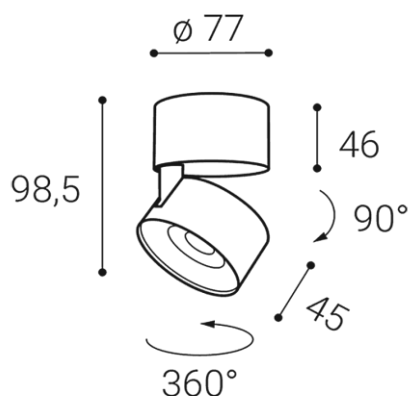

# KLIP ON, CW

<b>Name</b>	KLIP ON, CW
<b>Code</b>	11508351DT
<b>Color</b>	CHROME/WHITE / RAL CR/9003
<b>Power</b>	11W ± 10 %
<b>Lumen output</b>	770lm ± 10 %
<b>Color temperature</b>	3000K
<b>Efficacy</b>	70lm/W
<b>Driver</b>	250 mA
<b>Electrical insulation class</b>	
<b>Voltage / Frequency</b>	220-240V/50-60Hz
<b>Color Rendering Index</b>	90+
<b>SDCM</b>	< 3
<b>Light beam angle</b>	30°
<b>Unified Glare Rating</b>	N/A
<b>Light source</b>	LED
<b>Dimmable</b>	TRIAC
<b>LED Lifetime</b>	L80B20 50.000h 25°C
<b>Warranty</b>	5 YEAR
<b>Ingress Protection</b>	IP 20
<b>Material</b>	ALUMINIUM/PMMA

## Product

KLIP ON, CW

11508351DT

CHROME/WHITE / RAL CR/9003