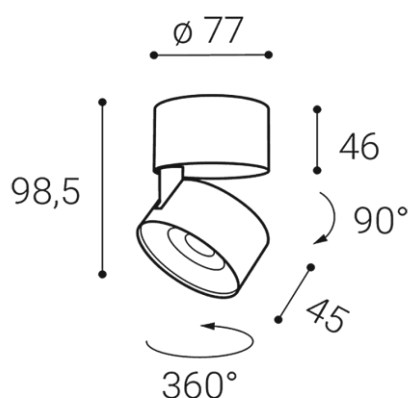

KLIP ON, CW

Name	KLIP ON, CW
Code	11508251
Color	CHROME/WHITE / RAL CR/9003
Power	11W ± 10 %
Lumen output	770lm ± 10 %
Color temperature	2700K
Efficacy	70lm/W
Driver	250 mA
Electrical insulation class	
Voltage / Frequency	220-240V/50-60Hz
Color Rendering Index	90+
SDCM	< 3
Light beam angle	30°
Unified Glare Rating	N/A
Light source	LED
Dimmable	ON/OFF
LED Lifetime	L80B20 50.000h 25°C
Warranty	5 YEAR
Ingress Protection	IP 20
Material	ALUMINIUM/PMMA

Product

KLIP ON, CW

11508251

CHROME/WHITE / RAL CR/9003

Power

11W ± 10 %

770lm ± 10 %

2700K