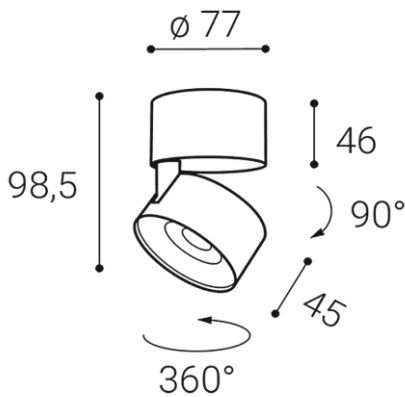

KLIP ON, BC

Name	KLIP ON, BC
Code	11508335DT
Color	BLACK/CHROME / RAL 9005/CR
Power	11W ± 10 %
Lumen output	770lm ± 10 %
Color temperature	3000K
Efficacy	70lm/W
Driver	250 mA
Electrical insulation class	
Voltage / Frequency	220-240V/50-60Hz
Color Rendering Index	90+
SDCM	< 3
Light beam angle	30°
Unified Glare Rating	N/A
Light source	LED
Dimmable	TRIAC
LED Lifetime	L80B20 50.000h 25°C
Warranty	5 YEAR
Ingress Protection	IP 20
Material	ALUMINIUM/PMMA

Product

Name
KLIP ON, BC
Code
11508335DT
Color
BLACK/CHROME / RAL 9005/CR

Power

Power
11W ± 10 %
Lumen output
770lm ± 10 %
Color temperature
3000K
Efficacy
70lm/W
Driver
250 mA

Voltage / Frequency
220-240V/50-60Hz