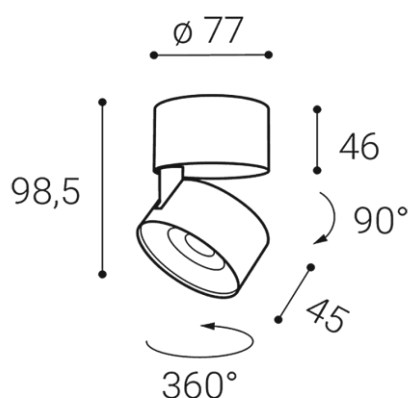

KLIP ON, BC

Name	KLIP ON, BC
Code	11508235
Color	BLACK/CHROME / RAL 9005/CR
Power	11W ± 10 %
Lumen output	770lm ± 10 %
Color temperature	2700K
Efficacy	70lm/W
Driver	250 mA
Electrical insulation class	
Voltage / Frequency	220-240V/50-60Hz
Color Rendering Index	90+
SDCM	< 3
Light beam angle	30°
Unified Glare Rating	N/A
Light source	LED
Dimmable	ON/OFF
LED Lifetime	L80B20 50.000h 25°C
Warranty	5 YEAR
Ingress Protection	IP 20
Material	ALUMINIUM/PMMA

Product

Name
Code
Color

Power

11W ± 10 %
770lm ± 10 %
2700K
70lm/W

250 mA

220-240V/50-60Hz

Information

90+
< 3
30°
N/A
LED
ON/OFF
L80B20 50.000h 25°C
5 YEAR

Other data

IP 20
ALUMINIUM/PMMA

EN

Adjustable, tiltable round surface light fitting for interior mounting, equipped with COB LED.

Housing made of aluminium. Available in chrome, white or black color.

Application: