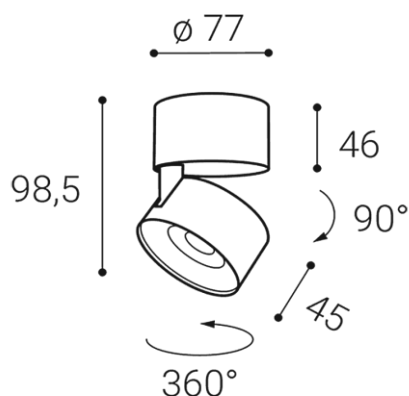

KLIP ON, BB

Name	KLIP ON, BB
Code	11508333DT
Color	BLACK/BLACK / RAL 9005/9005
Power	11W ± 10 %
Lumen output	770lm ± 10 %
Color temperature	3000K
Efficacy	70lm/W
Driver	250 mA
Electrical insulation class	
Voltage / Frequency	220-240V/50-60Hz
Color Rendering Index	90+
SDCM	< 3
Light beam angle	30°
Unified Glare Rating	N/A
Light source	LED
Dimmable	TRIAC
LED Lifetime	L80B20 50.000h 25°C
Warranty	5 YEAR
Ingress Protection	IP 20
Material	ALUMINIUM/PMMA

Product

Name
KLIP ON, BB
Code
11508333DT
Color
BLACK/BLACK / RAL 9005/9005

Power

Power
11W ± 10 %
Lumen output
770lm ± 10 %
Color temperature
3000K
Efficacy
70lm/W

Driver
250 mA

Voltage / Frequency
220-240V/50-60Hz