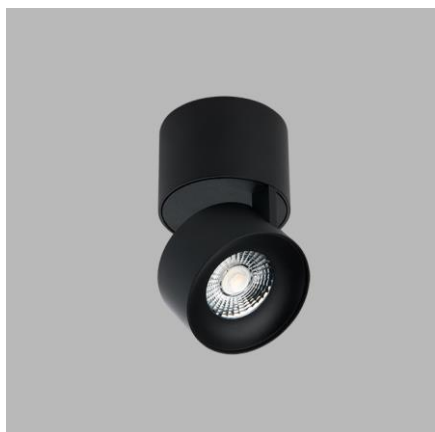

KLIP ON, BB

Name	KLIP ON, BB
Code	11508333DT
Color	BLACK/BLACK / RAL 9005/9005
Power	11W ± 10 %
Lumen output	770lm ± 10 %
Color temperature	3000K
Efficacy	70lm/W
Driver	250 mA
Electrical insulation class	
Voltage / Frequency	220-240V/50-60Hz
Color Rendering Index	90+
SDCM	< 3
Light beam angle	30°
Unified Glare Rating	N/A
Light source	LED
Dimmable	TRIAC
LED Lifetime	L80B20 50.000h 25°C
Warranty	5 YEAR
Ingress Protection	IP 20
Material	ALUMINIUM/PMMA

Product

Name
KLIP ON, BB
Code
11508333DT
Color
BLACK/BLACK / RAL 9005/9005

Power

Power
11W ± 10 %
Lumen output
770lm ± 10 %
Color temperature
3000K
Efficacy
70lm/W

Driver
250 mA

Voltage / Frequency
220-240V/50-60Hz

EN

Adjustable, tiltable round surface light fitting for interior mounting, equipped with COB LED.

Housing made of aluminium. Available in chrome, white or black color.

Application:

general or accent lighting, intended for residential or commercial areas (hallway, wardrobes, entrance areas, bar, libraries)

CZ

Nastavitelné naklápěcí kruhové svítidlo určené na stropní povrchovou montáž do interiéru. Světelný zdroj - COB LED.

Svítidlo je vyrobeno z hliníku.

K dispozici v chromové, bílé nebo černé barvě.

Použití: