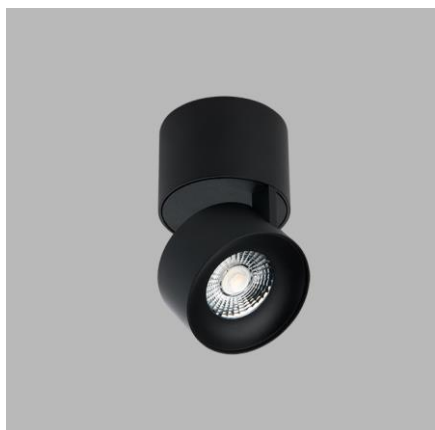

# KLIP ON, BB

|                                    |                             |
|------------------------------------|-----------------------------|
| <b>Name</b>                        | KLIP ON, BB                 |
| <b>Code</b>                        | 11508233DT                  |
| <b>Color</b>                       | BLACK/BLACK / RAL 9005/9005 |
| <b>Power</b>                       | 11W ± 10 %                  |
| <b>Lumen output</b>                | 770lm ± 10 %                |
| <b>Color temperature</b>           | 2700K                       |
| <b>Efficacy</b>                    | 70lm/W                      |
| <b>Driver</b>                      | 250 mA                      |
| <b>Electrical insulation class</b> |                             |
| <b>Voltage / Frequency</b>         | 220-240V/50-60Hz            |
| <b>Color Rendering Index</b>       | 90+                         |
| <b>SDCM</b>                        | < 3                         |
| <b>Light beam angle</b>            | 30°                         |
| <b>Unified Glare Rating</b>        | N/A                         |
| <b>Light source</b>                | LED                         |
| <b>Dimmable</b>                    | TRIAC                       |
| <b>LED Lifetime</b>                | L80B20 50.000h 25°C         |
| <b>Warranty</b>                    | 5 YEAR                      |
| <b>Ingress Protection</b>          | IP 20                       |
| <b>Material</b>                    | ALUMINIUM/PMMA              |

## EN

Adjustable, tiltable round surface light fitting for interior mounting, equipped with COB LED.

Housing made of aluminium. Available in chrome, white or black color.

Application:

general or accent lighting, intended for residential or commercial areas (hallway, wardrobes, entrance areas, bar, libraries)