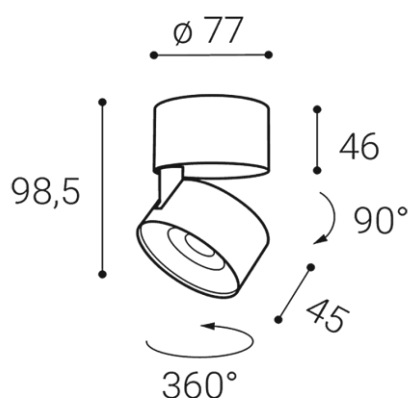

# KLIP ON, BB

|                                    |                             |
|------------------------------------|-----------------------------|
| <b>Name</b>                        | KLIP ON, BB                 |
| <b>Code</b>                        | 11508233DT                  |
| <b>Color</b>                       | BLACK/BLACK / RAL 9005/9005 |
| <b>Power</b>                       | 11W ± 10 %                  |
| <b>Lumen output</b>                | 770lm ± 10 %                |
| <b>Color temperature</b>           | 2700K                       |
| <b>Efficacy</b>                    | 70lm/W                      |
| <b>Driver</b>                      | 250 mA                      |
| <b>Electrical insulation class</b> |                             |
| <b>Voltage / Frequency</b>         | 220-240V/50-60Hz            |
| <b>Color Rendering Index</b>       | 90+                         |
| <b>SDCM</b>                        | < 3                         |
| <b>Light beam angle</b>            | 30°                         |
| <b>Unified Glare Rating</b>        | N/A                         |
| <b>Light source</b>                | LED                         |
| <b>Dimmable</b>                    | TRIAC                       |
| <b>LED Lifetime</b>                | L80B20 50.000h 25°C         |
| <b>Warranty</b>                    | 5 YEAR                      |
| <b>Ingress Protection</b>          | IP 20                       |
| <b>Material</b>                    | ALUMINIUM/PMMA              |