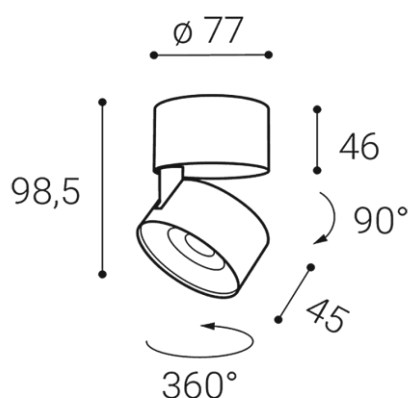

KLIP ON, BB

Name	KLIP ON, BB
Code	11508233
Color	BLACK/BLACK / RAL 9005/9005
Power	11W ± 10 %
Lumen output	770lm ± 10 %
Color temperature	2700K
Efficacy	70lm/W
Driver	250 mA
Electrical insulation class	
Voltage / Frequency	220-240V/50-60Hz
Color Rendering Index	90+
SDCM	< 3
Light beam angle	30°
Unified Glare Rating	N/A
Light source	LED
Dimmable	ON/OFF
LED Lifetime	L80B20 50.000h 25°C
Warranty	5 YEAR
Ingress Protection	IP 20
Material	ALUMINIUM/PMMA

Product

Name
KLIP ON, BB
Code
11508233
Color
BLACK/BLACK / RAL 9005/9005

Power

11W ± 10 %
770lm ± 10 %
2700K
70lm/W

250 mA

220-240V/50-60Hz

Information

90+
< 3
30°
N/A
LED
ON/OFF
L80B20 50.000h 25°C
5 YEAR

Other data

IP 20
ALUMINIUM/PMMA

EN

Adjustable, tiltable round surface light fitting for interior mounting, equipped with COB LED.

Housing made of aluminium. Available in chrome, white or black color.

Application: