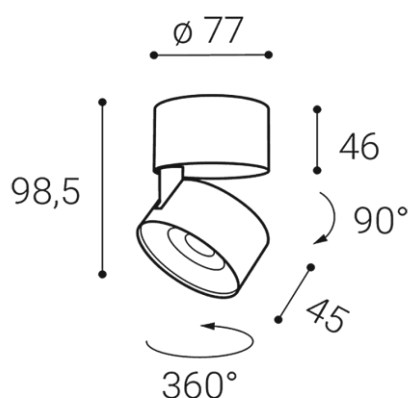

KLIP ON, WC

Name	KLIP ON, WC
Code	11508215DT
Color	WHITE/CHROME / RAL 9003/CR
Power	11W ± 10 %
Lumen output	770lm ± 10 %
Color temperature	2700K
Efficacy	70lm/W
Driver	250 mA
Electrical insulation class	
Voltage / Frequency	220-240V/50-60Hz
Color Rendering Index	90+
SDCM	< 3
Light beam angle	30°
Unified Glare Rating	N/A
Light source	LED
Dimmable	TRIAC
LED Lifetime	L80B20 50.000h 25°C
Warranty	5 YEAR
Ingress Protection	IP 20
Material	ALUMINIUM/PMMA

Product

Name
Code
Color

Power

11W ± 10 %
770lm ± 10 %
2700K
70lm/W

250 mA

220-240V/50-60Hz

Information

90+
< 3
30°
N/A
LED
TRIAC
L80B20 50.000h 25°C
5 YEAR

Other data

IP 20
ALUMINIUM/PMMA

EN

Adjustable, tiltable round surface light fitting for interior mounting, equipped with COB LED.

Housing made of aluminium. Available in chrome, white or black color.

Application: